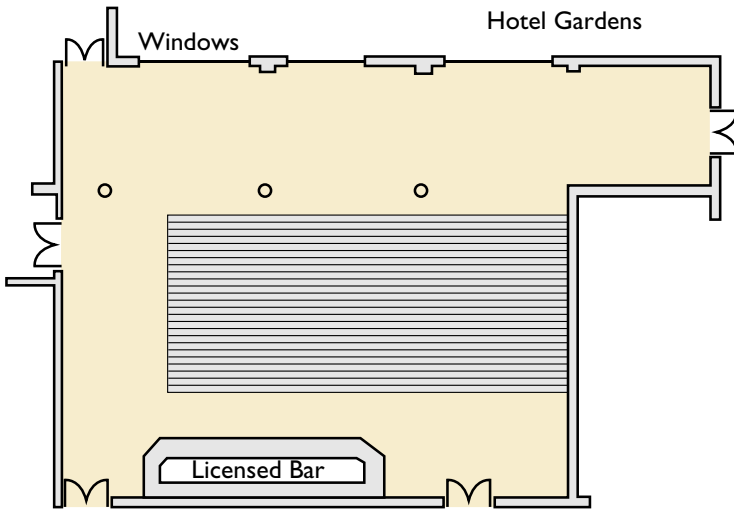

Midleton Park Hotel & Spa

Midleton, County Cork, Ireland

Jameson Suite: 54ft x 67ft

Theatre
Style

300

Classroom
Style

120

Garden Suite: 39ft x 34ft

Midleton Park Hotel & Spa

Midleton, County Cork, Ireland

Boardroom: 17ft x 29ft

Boardroom
Style

25

Theatre
Style

25

Classroom
Style

12

U-Shape
Style

18

Suite 1: 18ft x 23ft

Boardroom
Style

11

Theatre
Style

25

Oakroom: 33¹/₂ft x 29¹/₂ft

Boardroom
Style

28

Theatre
Style

25

U-Shape
Style

24