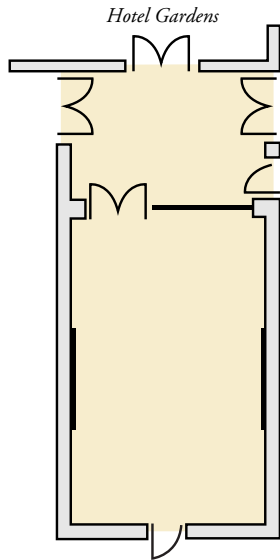

Midleton Park Hotel & Spa

Midleton, County Cork, Ireland

Jameson Suite: 54ft x 67ft

Theatre
Style

300

Classroom
Style

120

Garden Suite: 39ft x 34ft

Boardroom
Style

40

Theatre
Style

80

Classroom
Style

40

U-Shape
Style

34

Midleton Park Hotel & Spa

Midleton, County Cork, Ireland

Boardroom: 17ft x 29ft

Boardroom
Style

25

Theatre
Style

25

Classroom
Style

Oakroom: 33¹/₂ft x 29¹/₂ft

Boardroom
Style

28

Theatre
Style

25

U-Shape
Style

24