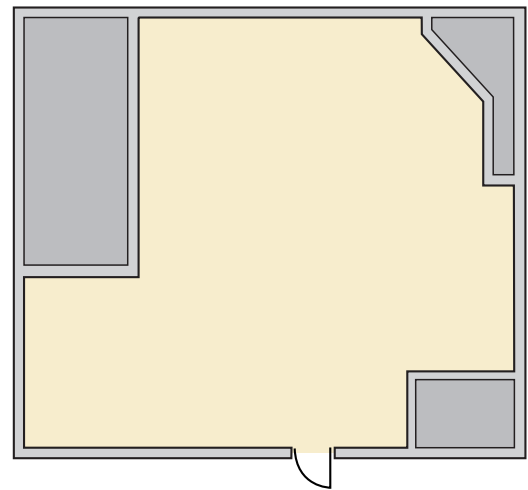

Midleton Park Hotel & Spa

Midleton, County Cork, Ireland

Boardroom: 17ft x 29ft

Boardroom
Style

25

Theatre
Style

25

Classroom
Style

12

U-Shape
Style

18

Suite 1: 18ft x 23ft

Boardroom
Style

11

Theatre
Style

25

Oakroom: 33¹/₂ft x 29¹/₂ft

Boardroom
Style

28

Theatre
Style

25

U-Shape
Style

24