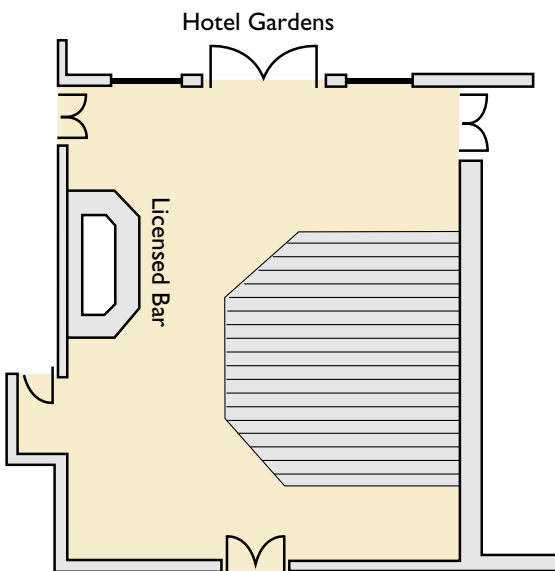

Midleton Park Hotel & Spa

Midleton, County Cork, Ireland

Jameson Suite: 54ft x 67ft

Theatre
Style

300

Classroom
Style

120

Garden Suite: 39ft x 34ft

Midleton Park Hotel & Spa

Midleton, County Cork, Ireland

Boardroom: 17ft x 29ft

Boardroom
Style

25

Theatre
Style

25

Classroom
Style

12

U-Shape
Style

18

Suite 1: 18ft x 23ft

Boardroom
Style

11

Theatre
Style

25

Oakroom: 33¹/₂ft x 29¹/₂ft

Boardroom
Style

28

Theatre
Style

25

U-Shape
Style

24